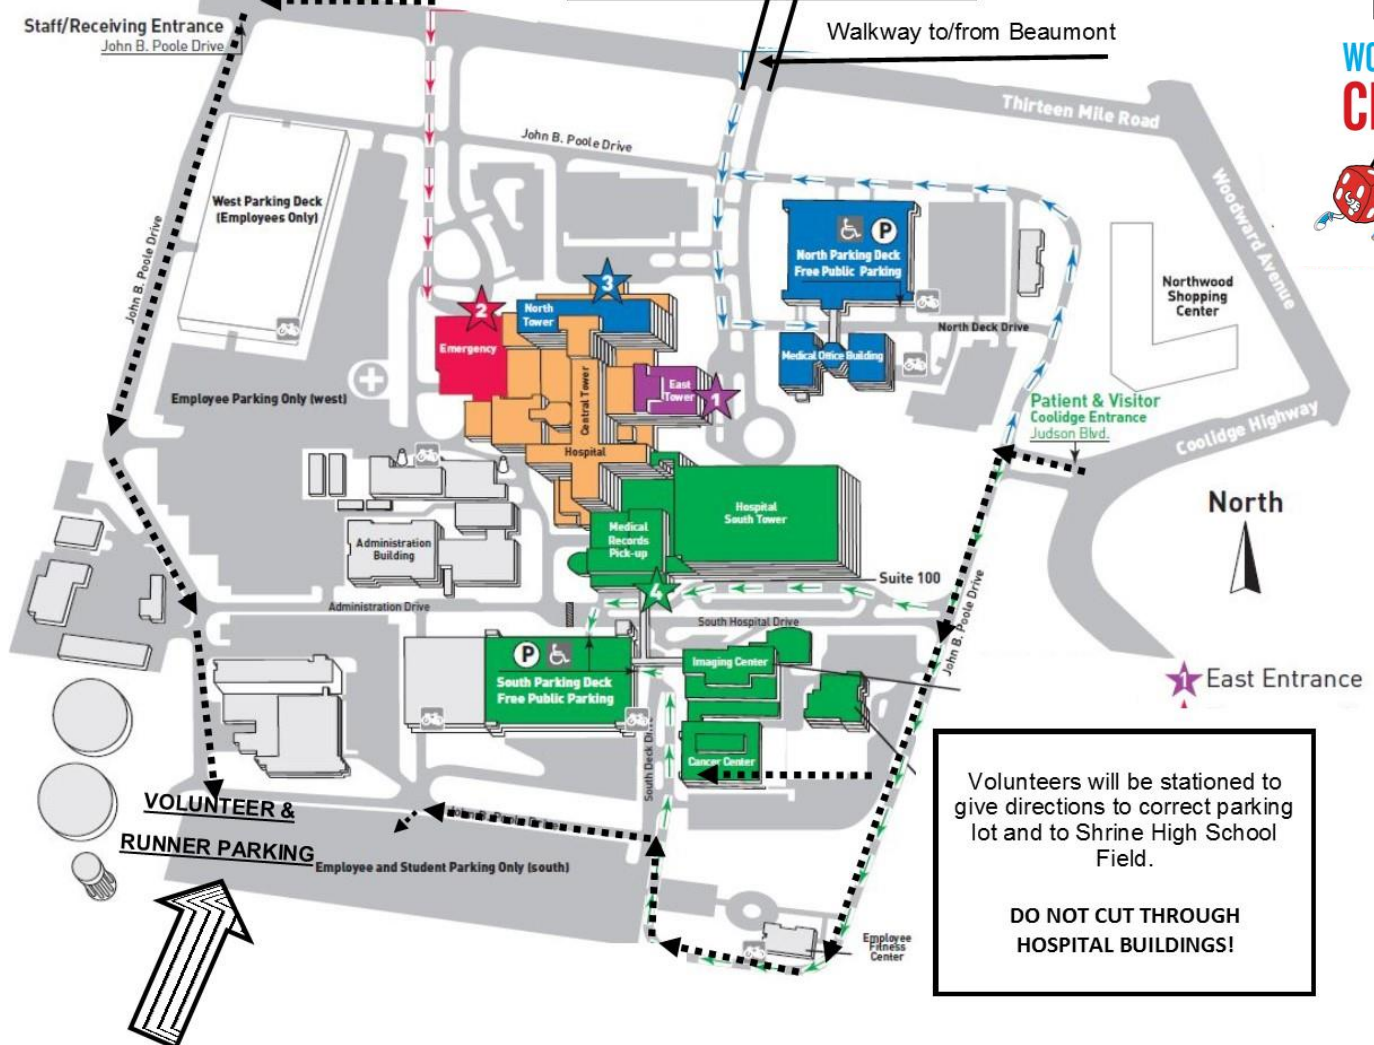

Cruise In Shoes™ Recommended Parking

August 17, 2021

Visit www.cruiseinshoes.com for more information

Cruise In Shoes™ 5K Run/Walk
Start/Finish - Packet Pickup
Shrine High School
3500 W. Thirteen Mile Rd. Royal Oak, MI 48073
Parking likely unavailable
6:00-10:00 AM - \$5*

Shrine H.S.

1. Memorial Park Parking Lot - FREE
3402 Coolidge (Near Putt-Putt)
Royal Oak, MI 48073
6:00 – 10:00 AM*
[Identify yourself as a participant or volunteer of *Cruise in Shoes*]

2. Beaumont Hospital South Parking Lot – FREE
See next page for detail.
(Look for employee & student parking south)
6:00-10:00 AM*

Race Day
Schedule of Events

6:15 AM – Packet Pickup & Race Day Registration Opens
7:30 AM – 5K Run
7:30 AM – 5K Walk
8:20 AM – Awards

***NOTE:** FREE Parking at lots is for a limited time during the race event. Staying for the Dream Cruise or other activities may result in parking fees.

Cruise in Shoes FREE Parking

Beaumont | HEALTH SYSTEM
13 Mile Road & Woodward
Royal Oak, Michigan

Shrine High School

Memorial Park Parking
(North of 13 Mi.
East of Woodward
Next to Putt-Putt)

Volunteers will be stationed to give directions to correct parking lot and to Shrine High School Field.