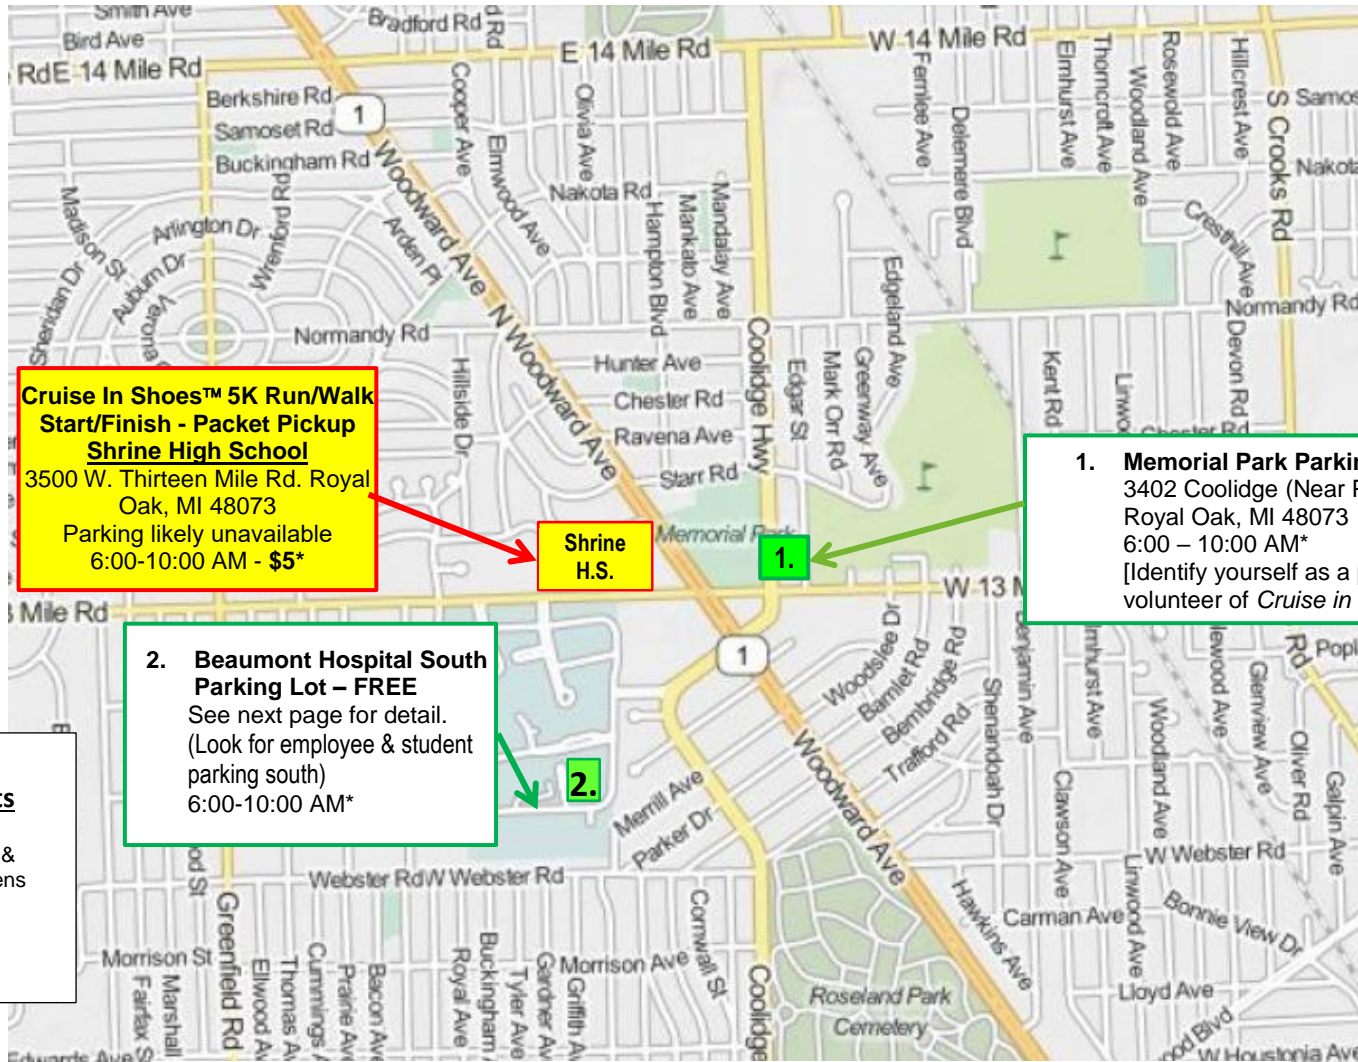

Cruise In Shoes™ Recommended Parking

August 17, 2021

Visit www.cruiseinshoes.com for more information

Cruise In Shoes™ 5K Run/Walk
Start/Finish - Packet Pickup
Shrine High School
3500 W. Thirteen Mile Rd. Royal Oak, MI 48073
Parking likely unavailable
6:00-10:00 AM - \$5*

Shrine H.S.

1. Memorial Park Parking Lot - FREE
3402 Coolidge (Near Putt-Putt)
Royal Oak, MI 48073
6:00 – 10:00 AM*
[Identify yourself as a participant or volunteer of *Cruise in Shoes*]

2. Beaumont Hospital South Parking Lot – FREE
See next page for detail.
(Look for employee & student parking south)
6:00-10:00 AM*

Race Day
Schedule of Events

6:15 AM – Packet Pickup & Race Day Registration Opens
7:30 AM – 5K Run
7:30 AM – 5K Walk
8:20 AM – Awards

***NOTE:** FREE Parking at lots is for a limited time during the race event. Staying for the Dream Cruise or other activities may result in parking fees.

Cruise in Shoes FREE Parking

Beaumont | HEALTH SYSTEM
13 Mile Road & Woodward
Royal Oak, Michigan

Shrine High School

Memorial Park Parking
(North of 13 Mi.
East of Woodward
Next to Putt-Putt)

Volunteers will be stationed to give directions to correct parking lot and to Shrine High School Field.