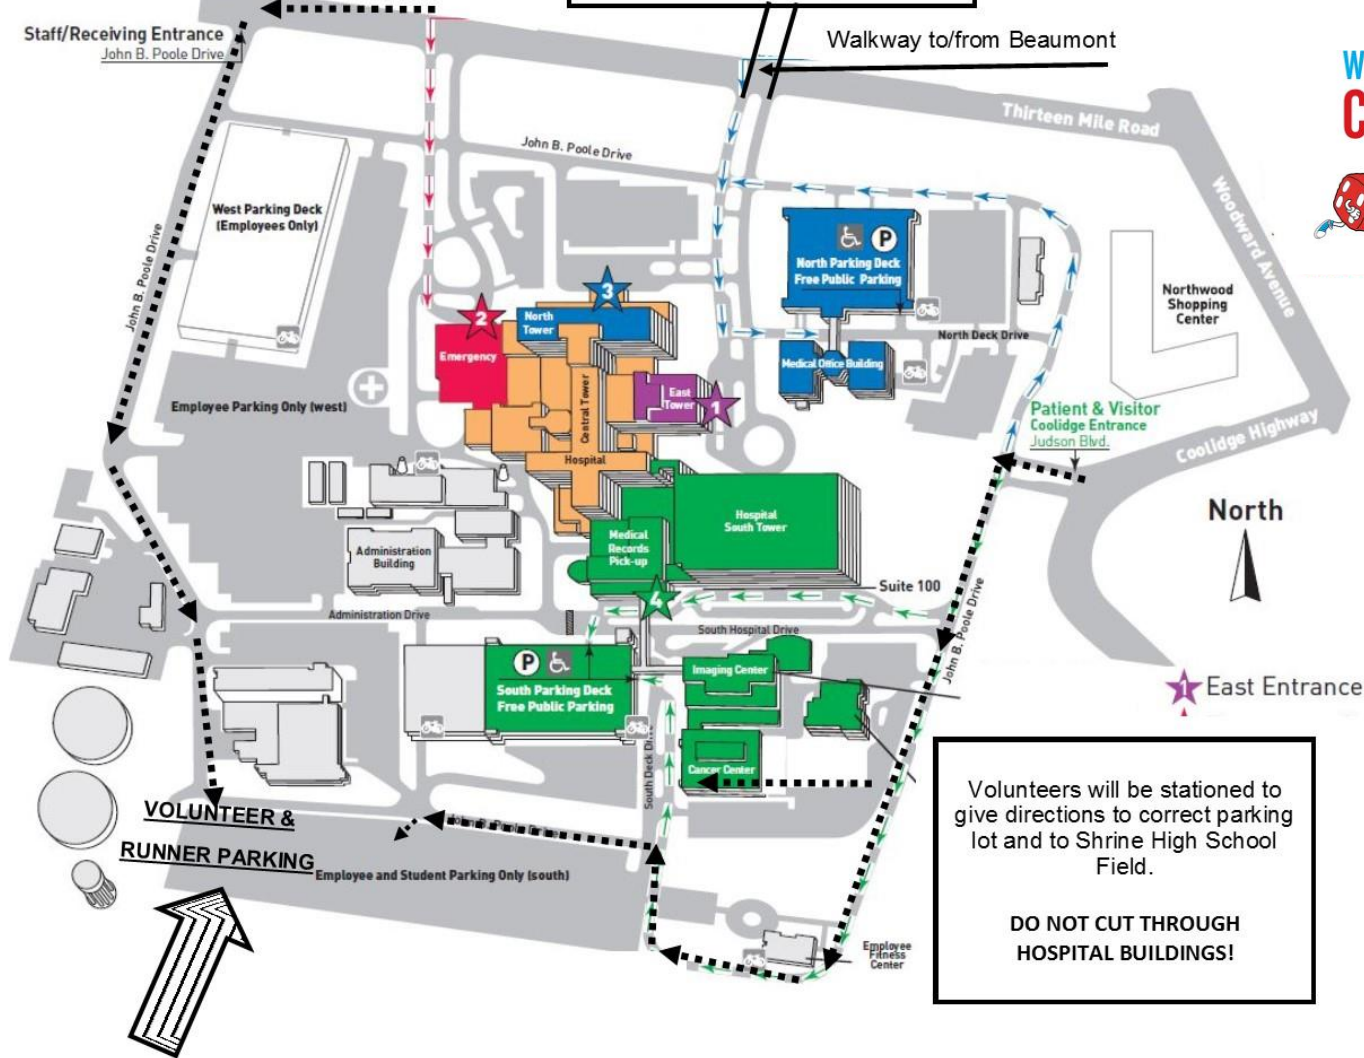

**Shrine H.S.**

**1. Memorial Park Parking Lot - FREE**  
3402 Coolidge (Near Putt-Putt)  
Royal Oak, MI 48073  
6:00 – 10:00 AM\*  
[Identify yourself as a participant or volunteer of *Cruise in Shoes*]

**2. Beaumont Hospital South Parking Lot – FREE**  
See next page for detail.  
(Look for employee & student parking south)  
6:00-10:00 AM\*

**Race Day Schedule of Events**  
6:15 AM – Packet Pickup & Race Day Registration Opens  
7:30 AM – 5K Run  
7:30 AM – 5K Walk  
8:30 AM – Awards

# Cruise in Shoes FREE Parking

**Beaumont** HEALTH SYSTEM  
13 Mile Road & Woodward  
Royal Oak, Michigan

**Shrine High School**  
Start / Finish / Packet Pickup

**Memorial Park Parking**  
(North of 13 Mi.  
East of Woodward  
Next to Putt-Putt)

Volunteers will be stationed to give directions to correct parking lot and to Shrine High School Field.

**DO NOT CUT THROUGH HOSPITAL BUILDINGS!**