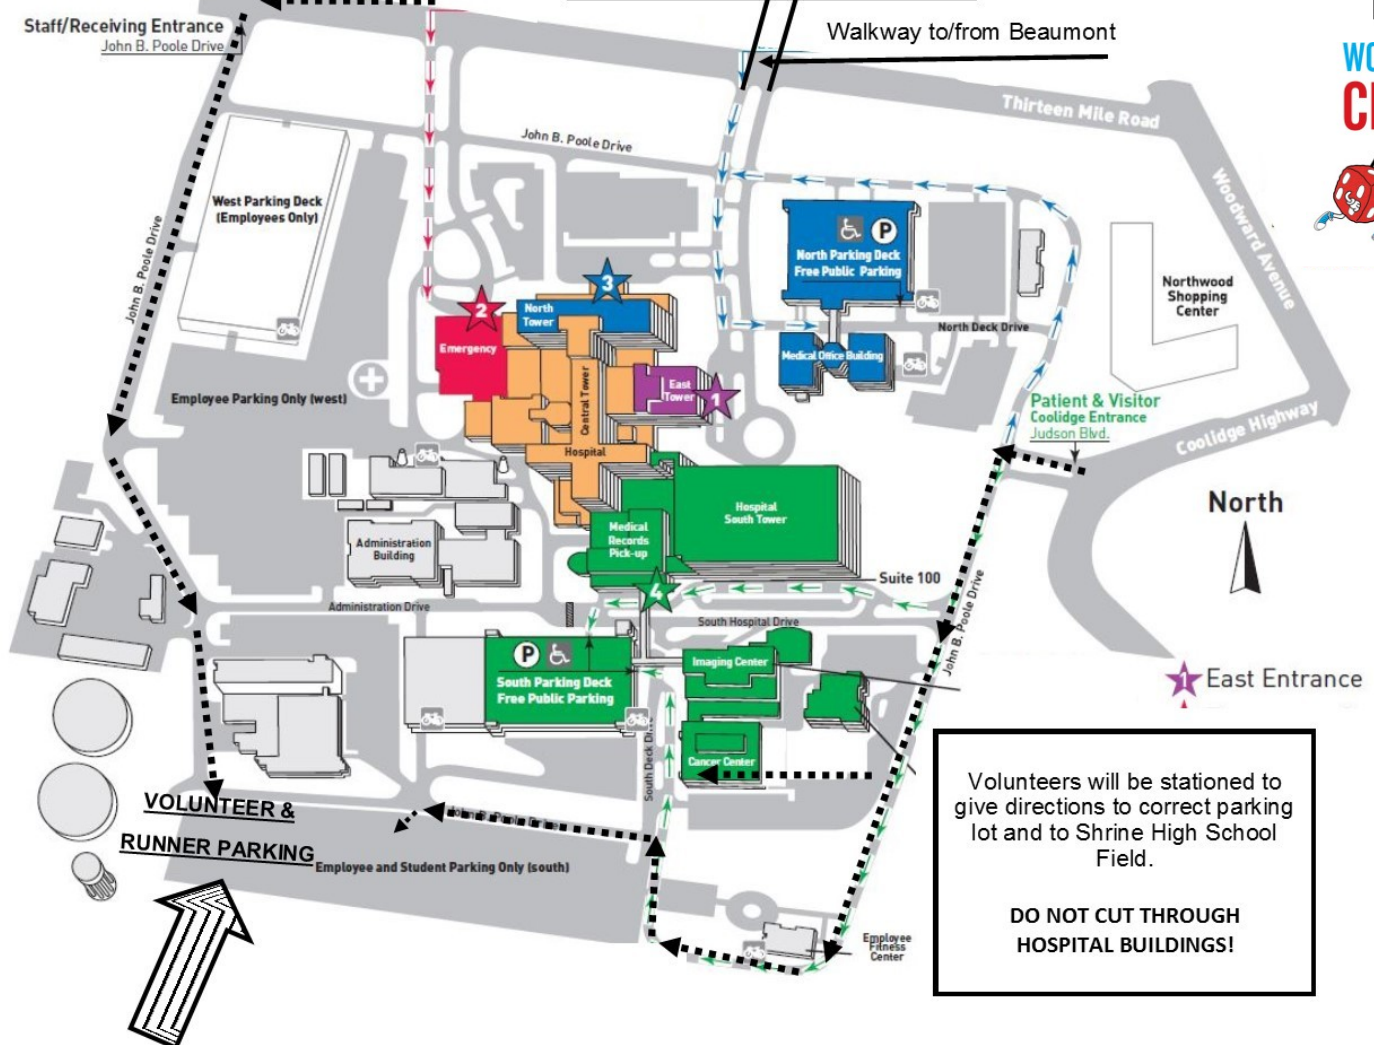

Cruise In Shoes™ Recommended Parking

August 20, 2022

Visit www.cruiseinshoes.com for more information

*NOTE: FREE Parking at lots is for a limited time during the race event. Staying for the Dream Cruise or other activities may result in parking fees.

Cruise in Shoes FREE Parking

Beaumont HEALTH SYSTEM
13 Mile Road & Woodward
Royal Oak, Michigan

Shrine High School
Limited Paid Parking

Memorial Park Parking
(North of 13 Mi.
East of Woodward
Next to Putt-Putt)

Volunteers will be stationed to give directions to correct parking lot and to Shrine High School Field.

DO NOT CUT THROUGH HOSPITAL BUILDINGS!

VOLUNTEER & RUNNER PARKING
Employee and Student Parking Only (south)