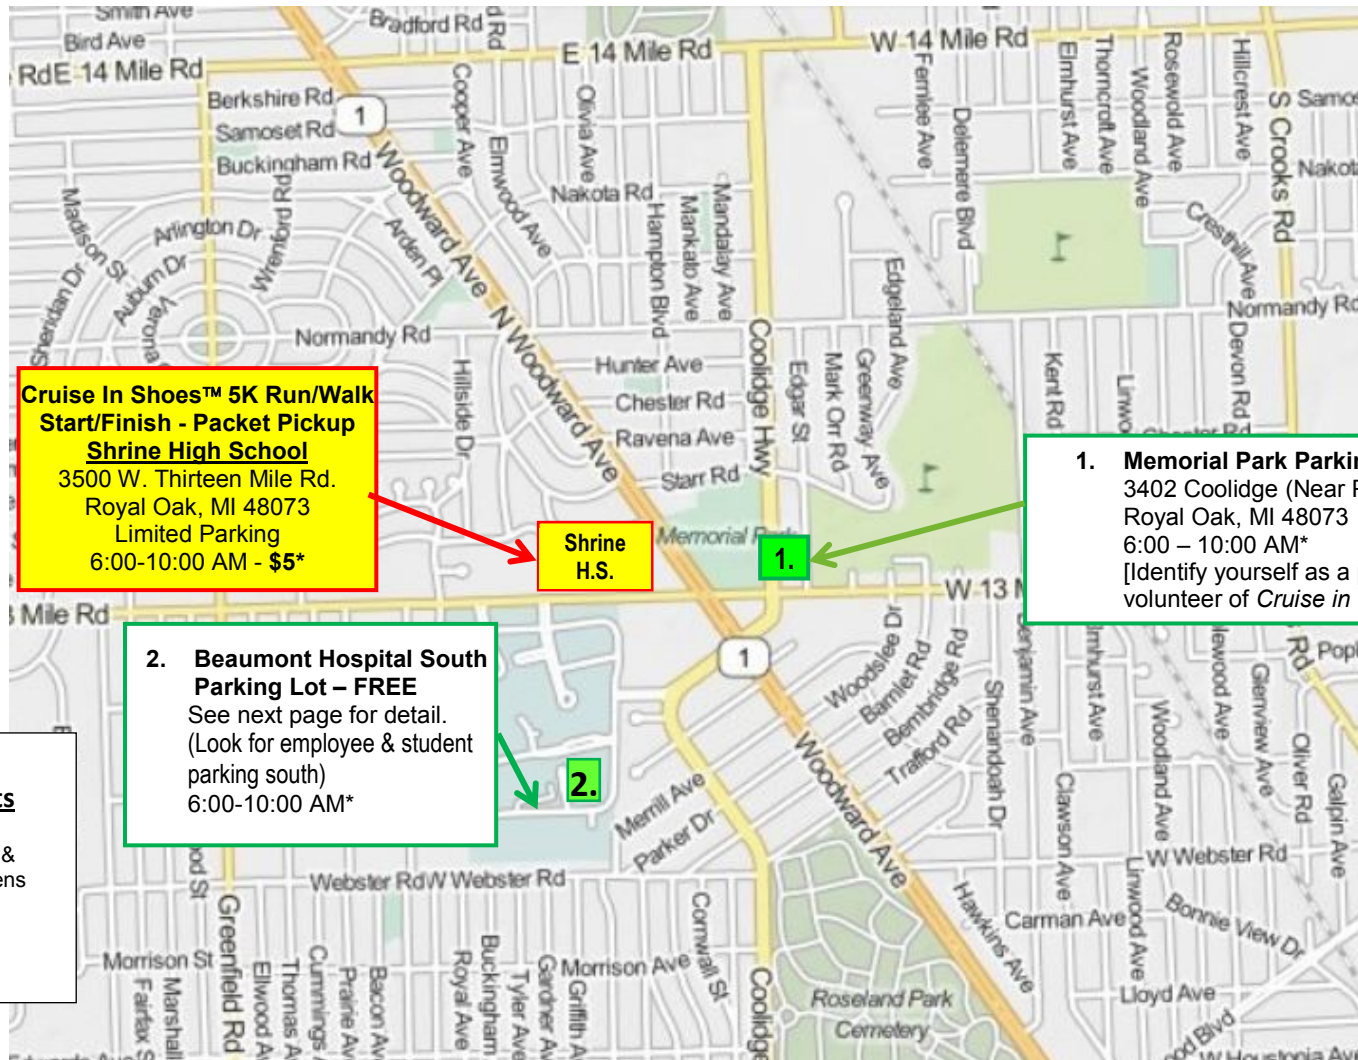

Cruise In Shoes™ Recommended Parking

August 20, 2022

Visit www.cruiseinshoes.com for more information

*NOTE: FREE Parking at lots is for a limited time during the race event. Staying for the Dream Cruise or other activities may result in parking fees.

Cruise in Shoes FREE Parking

Beaumont HEALTH SYSTEM
13 Mile Road & Woodward
Royal Oak, Michigan

Shrine High School
Limited Paid Parking

Memorial Park Parking
(North of 13 Mi.
East of Woodward
Next to Putt-Putt)

Volunteers will be stationed to give directions to correct parking lot and to Shrine High School Field.

DO NOT CUT THROUGH HOSPITAL BUILDINGS!

VOLUNTEER & RUNNER PARKING
Employee and Student Parking Only (south)